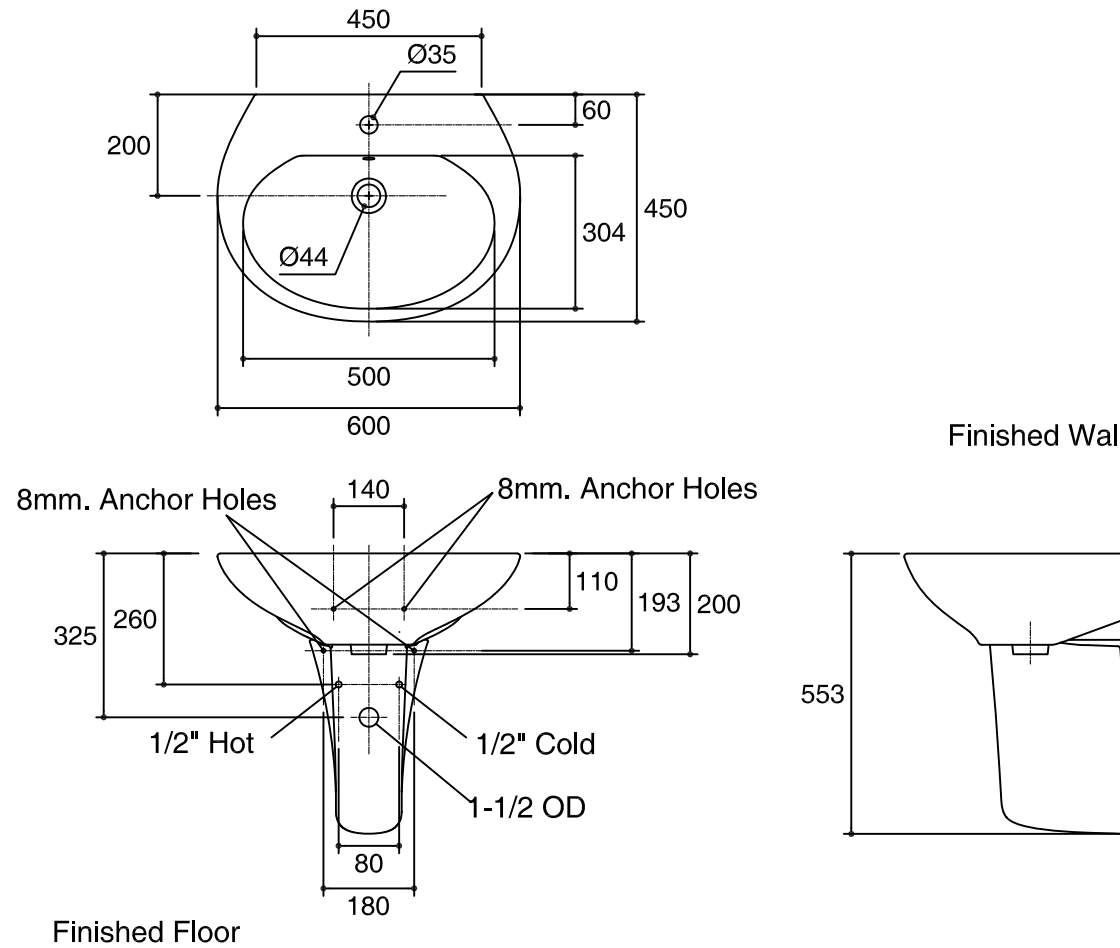

Dimensions are approximate.
Unit: mm.

SKU	K-11016X-1-WK/K-10992X-WK
Name	TOM TOM
Description	PEDESTAL LAVATORY

KARAT

* The recommended dimension for installation can be adjusted according to user preferences and layout.